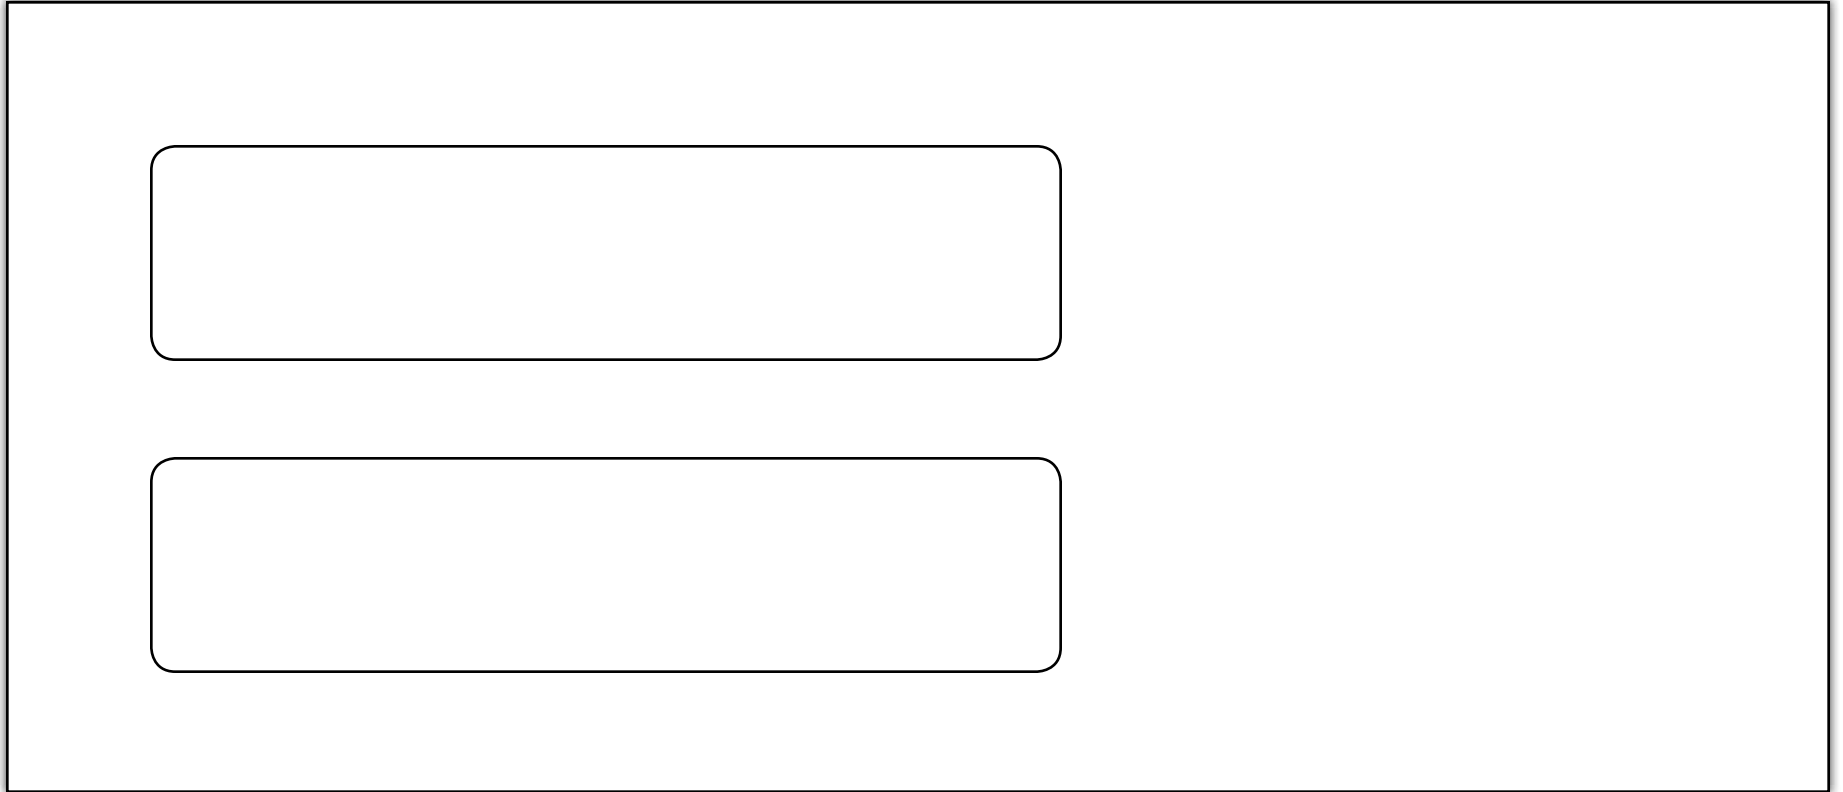

ITEM 9937

Please make sure “*Page Scaling*” is set to “*None*” to ensure accuracy when printing.

- Double Window 24WW
- Envelope Size: 4 1/8 x 9 1/2
- Top Window Size: 1 1/8 x 4 3/4, Location: 3/4 from Left, 2 1/4 from Bottom
- Bottom Window Size: 1 1/8 x 4 3/4, Location: 3/4 from Left, 5/8 from Bottom